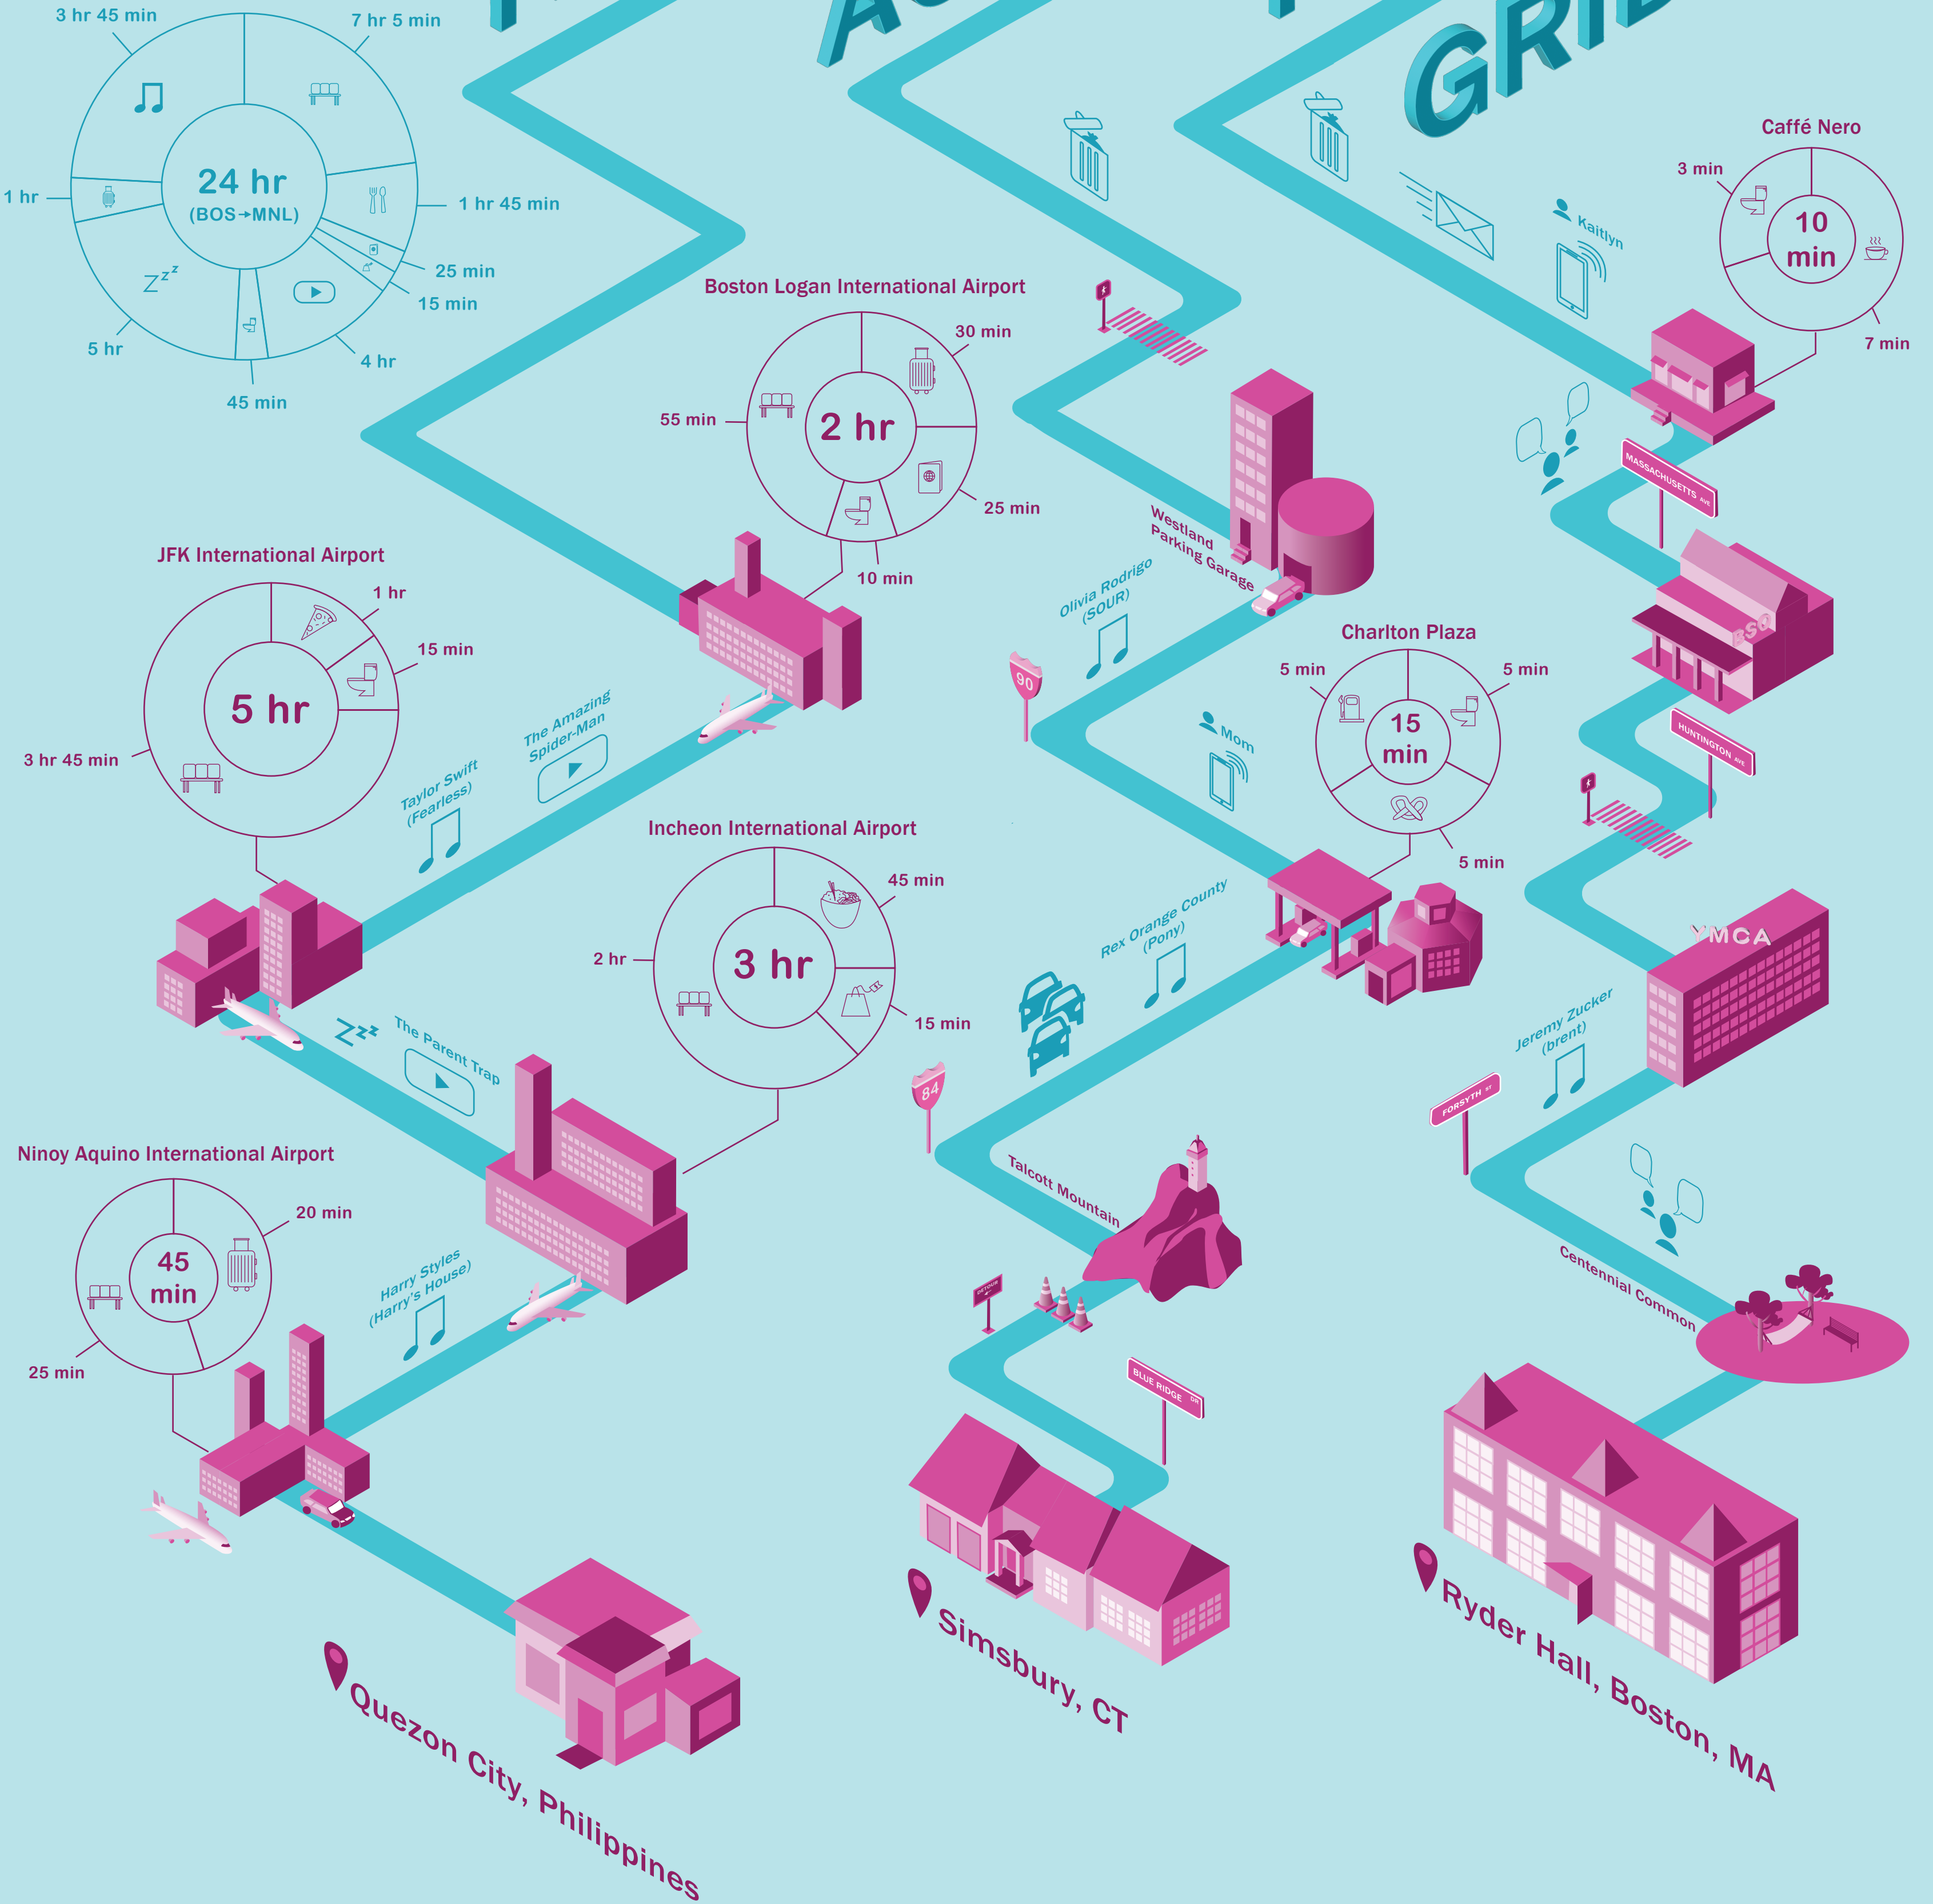

# TRAVELING ACROSS THE GRID

Westland Ave, Boston, MA

Caffé Nero

Boston Logan International Airport

Westland Parking Garage

Chariton Plaza

MASSACHUSETTS Ave

HUNTINGTON Ave

FORTMOUTH Ave

CENTENNIAL COMMON

RYDER HALL

SIMSBURY, CT

QUEZON CITY, PHILIPPINES

RYDER HALL, BOSTON, MA

CENTENNIAL COMMON

FORTMOUTH Ave

HUNTINGTON Ave

MASSACHUSETTS Ave

WESTLAND PARKING GARAGE

BOSTON LOGAN INTERNATIONAL AIRPORT

INCHEON INTERNATIONAL AIRPORT

NINYO AQUINO INTERNATIONAL AIRPORT

QUEZON CITY, PHILIPPINES