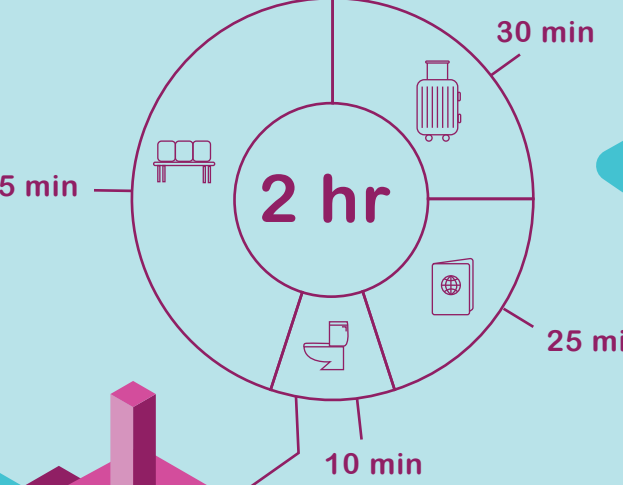

# TRAVELING ACROSS THE GRID

Westland Ave, Boston, MA

Caffé Nero

Boston Logan International Airport

Westland Parking Garage

Chariton Plaza

MASSACHUSETTS Ave

HUNTINGTON Ave